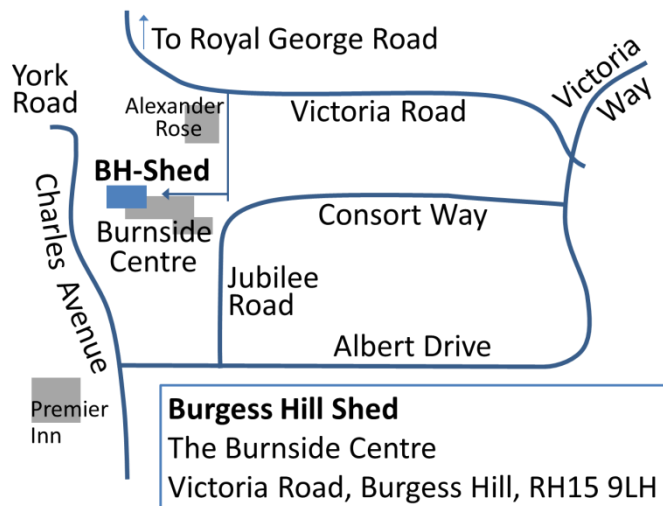

BH-Shed is a registered charity helping disadvantaged people in Burgess Hill and the surrounding area who may wish to learn new skills, share experiences and make friends.

BH-Shed is open to anyone over 18 years who wishes to become a member. It is also seeking to work with community organisations and groups who share similar aims and whose members may benefit from Shed activities.

Burgess Hill Shed, February 2017

www.bhs.org.uk

email: shed@bhshed.org.uk

01444 236743